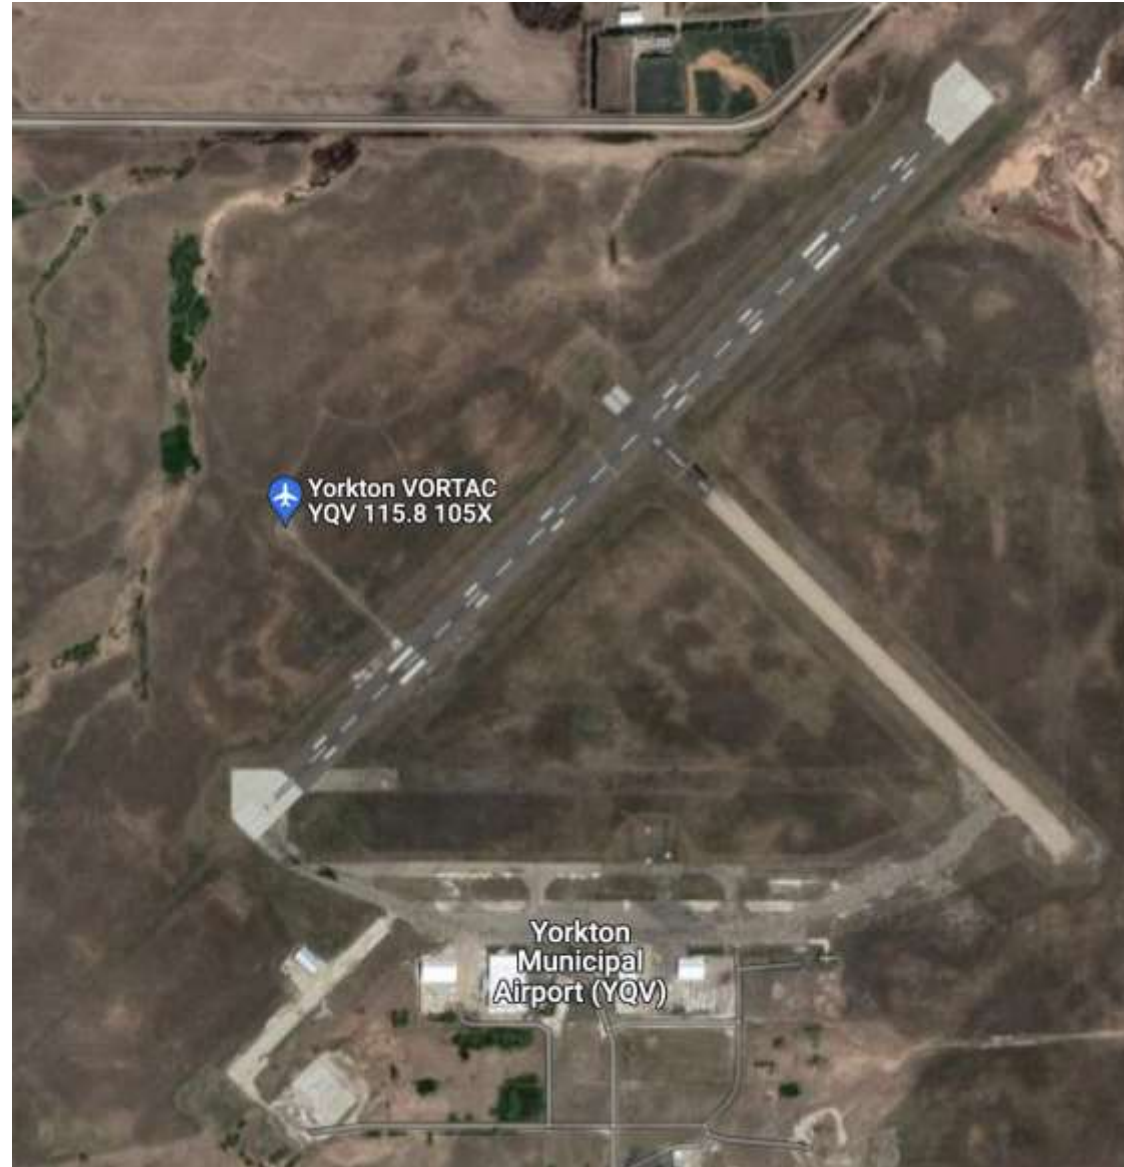

CBAACAA

*Canadian Business Aviation Association
Association canadienne de l'aviation d'affaires*

EXCLUSIVE

✈ Yorkton VORTAC
YQV 115.8 105X

Yorkton
Municipal
Airport (YQV)

XZ585

REFUELING MAX PRESSURE 40-50 PSI
DEFUELING MAX SUCTION 3 PSI

FUEL
F34 AVTUR FS11
F40 AVTAG FS11